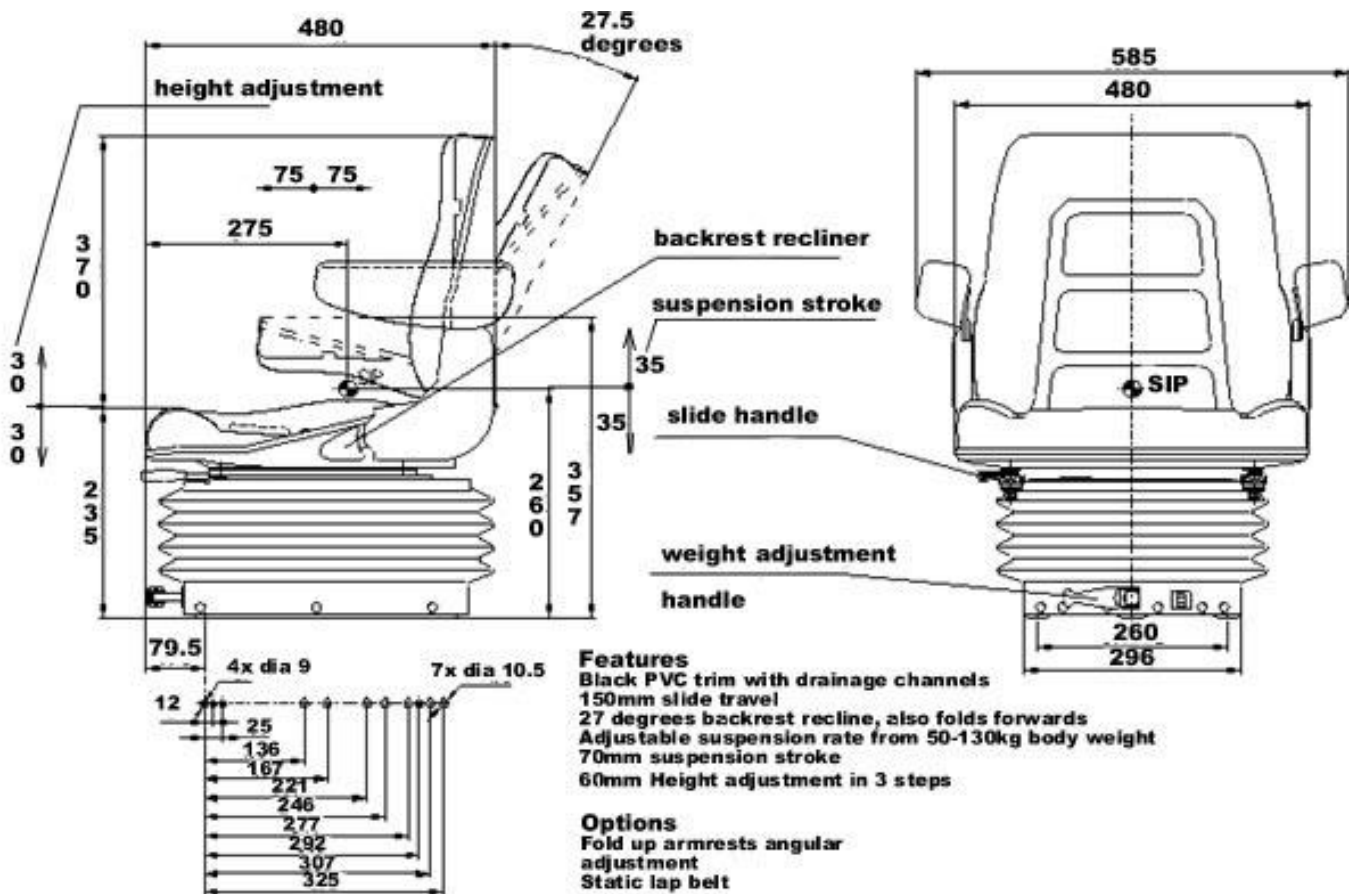

Features Include:

- Waterproof PVC trim with drainage channels
- 60mm Height adjustment in 3 steps
- Occupant weight adjustment from 50 to 120kg
- 70mm Suspension stroke
- 150mm Fore / aft slide travel
- Backrest recline

Accessories:

- Headrest (not included).
- Armrests
- Lapbelt

SNZ 363 FULL SUSPENSION SEAT PVC WITH HEIGHT ADJUSTMENT

TECHNICAL DRAWING

Please Note: This technical drawing may not accurately depict the exact dimensions as some seat models are subject to change without notification.