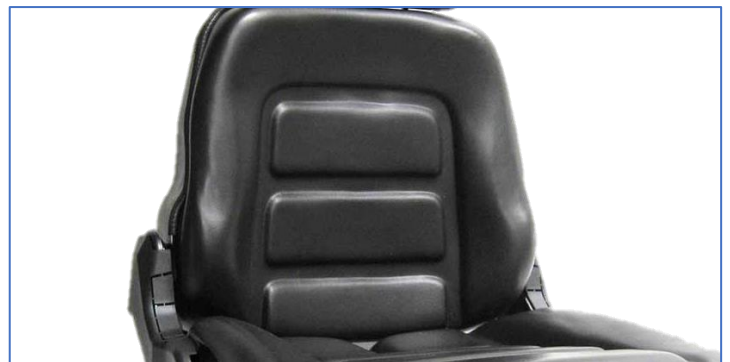

SNZ 363 FULL SUSPENSION SEAT PVC WITH HEIGHT ADJUSTMENT

DRIVERS SEAT

A safe and comfortable suspension seat for your vehicle. This mechanical suspension seat comes trimmed in waterproof PVC with drainage holes for all weather operation. Additional features incl. complete fold down backrest to flat and aft slide travel.

Features Include:

- Waterproof PVC trim with drainage channels
- 60mm Height adjustment in 3 steps
- Occupant weight adjustment from 50 to 120kg
- 70mm Suspension stroke
- 150mm Fore / aft slide travel
- Backrest recline

Accessories:

- Headrest (not included).
- Armrests
- Lapbelt

SNZ 363 FULL SUSPENSION SEAT PVC WITH HEIGHT ADJUSTMENT

TECHNICAL DRAWING

Please Note: This technical drawing may not accurately depict the exact dimensions as some seat models are subject to change without notification.