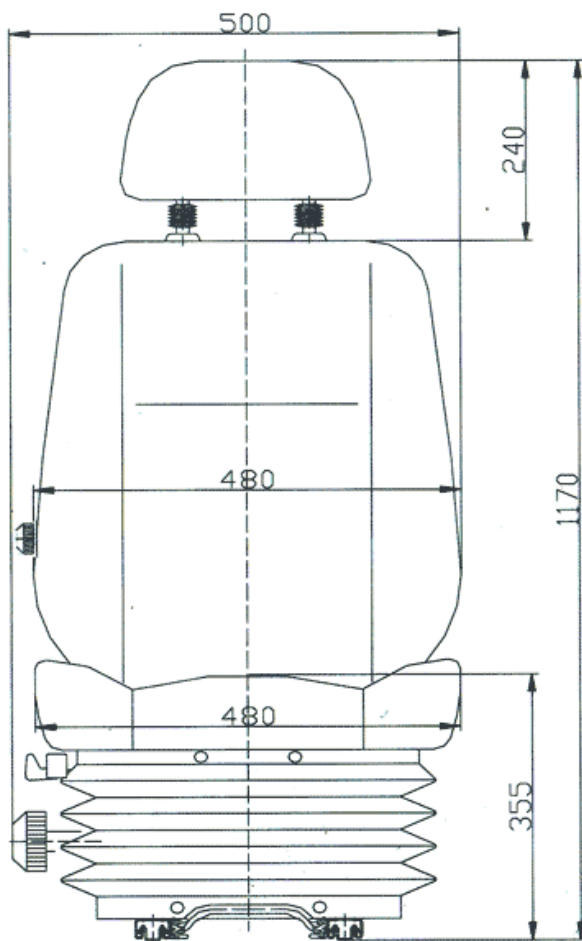

Features Include:

- Supports a weight range 50kg - 130kg.
- Mechanical height adjustment of 65mm.
- Manual lumbar support.
- Horizontal adjustment of 180mm.
- High backrest.
- Backrest adjustment.
- Lock out lever (locks suspension when off highway)
- Available with right hand controls.
- Trimmed in black leather look vinyl.
- **Accessories:**
 - Headrest
 - Armrests
 - Lapbelt
 - Swivel

SEATS NZ

VINYL MECHANICAL SUSPENSION SEAT

TECHNICAL DRAWING

Please Note: This technical drawing may not accurately depict the exact dimensions as some seat models are subject to change without notification.