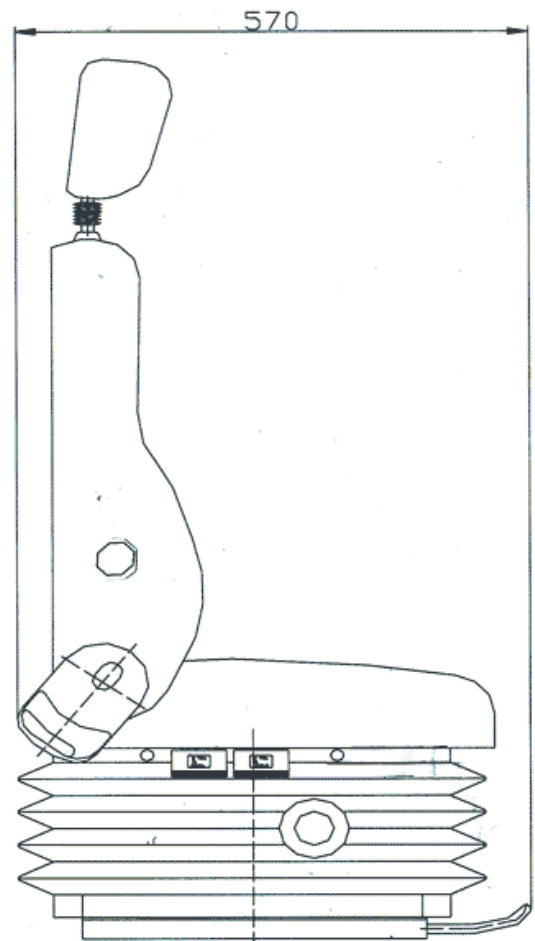

SEATS NZ

VINYL MECHANICAL SUSPENSION SEAT

TECHNICAL DRAWING

Please Note: This technical drawing may not accurately depict the exact dimensions as some seat models are subject to change without notification.