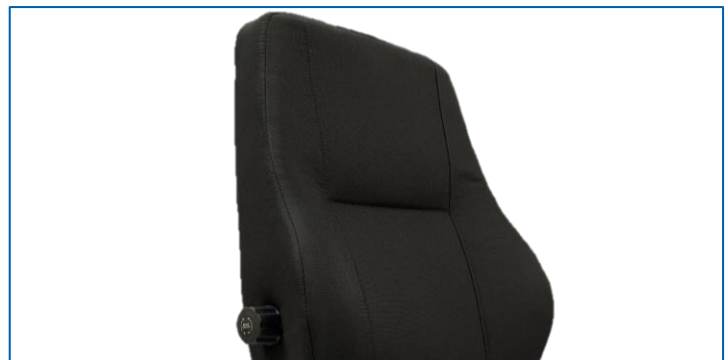

SEATS NZ FABRIC MECHANICAL SUSPENSION SEAT

DRIVERS SEAT

A safe and comfortable suspension seat for your vehicle. This mechanical suspension seat comes with a high backrest, manual lumbar support, fabric upholstery and many other features.

Features Include:

- Supports a weight range 50kg - 130kg.
- Mechanical height adjustment of 65mm.
- Manual lumbar support.
- Horizontal adjustment of 180mm.
- High backrest.
- Backrest adjustment.
- Lock out lever (locks suspension when off highway)
- Available with right hand controls.
- Trimmed in breathable black fabric.

Accessories:

- Headrest
- Armrests
- Lapbelt
- Swivel

SEATS NZ

FABRIC MECHANICAL SUSPENSION SEAT

TECHNICAL DRAWING

Please Note: This technical drawing may not accurately depict the exact dimensions as some seat models are subject to change without notification.