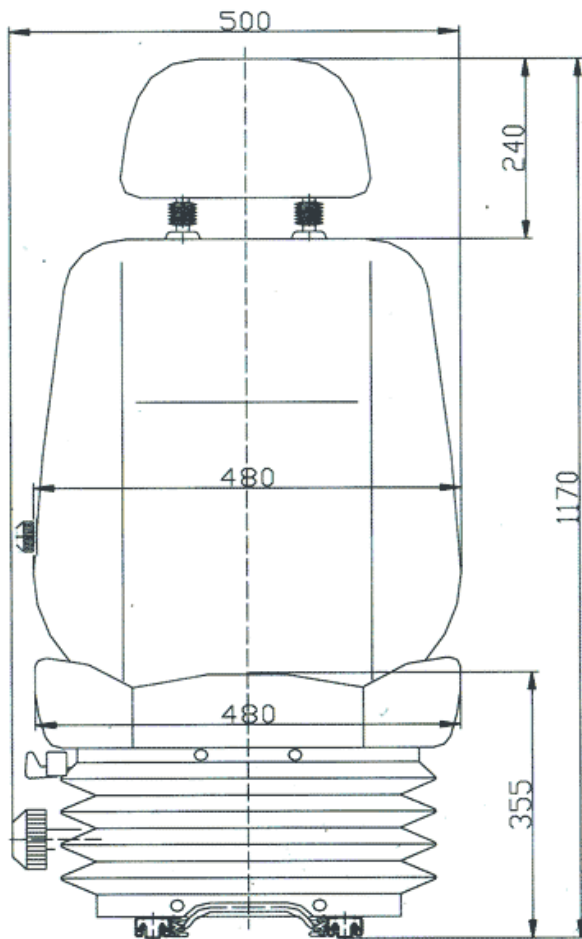

Features Include:

- Supports a weight range 50kg - 130kg.
- Mechanical height adjustment of 65mm.
- Manual lumbar support.
- Horizontal adjustment of 180mm.
- High backrest.
- Backrest adjustment.
- Lock out lever (locks suspension when off highway)
- Available with right hand controls.
- Trimmed in breathable black fabric.

Accessories:

- Headrest
- Armrests
- Lapbelt
- Swivel

SEATS NZ

FABRIC MECHANICAL SUSPENSION SEAT

TECHNICAL DRAWING

Please Note: This technical drawing may not accurately depict the exact dimensions as some seat models are subject to change without notification.