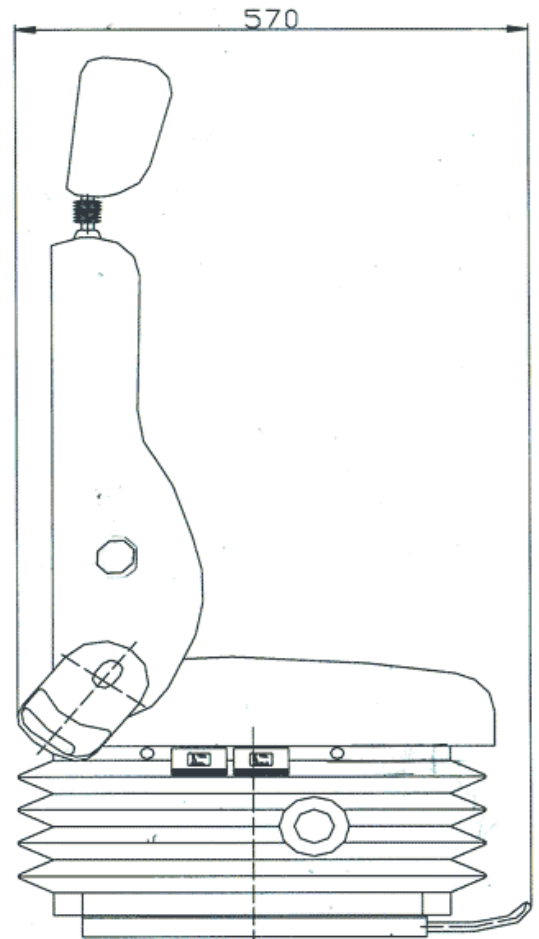

Features Include:

- Supports a weight range 50kg - 130kg.
- Mechanical height adjustment of 65mm.
- Manual lumbar support.
- Horizontal adjustment of 180mm.
- High backrest.
- Backrest adjustment.
- Lock out lever (locks suspension when off highway)
- Available with right hand controls.
- Trimmed in breathable black fabric.

Accessories:

- Headrest
- Armrests
- Lapbelt
- Swivel

SEATS NZ

FABRIC MECHANICAL SUSPENSION SEAT

TECHNICAL DRAWING

Please Note: This technical drawing may not accurately depict the exact dimensions as some seat models are subject to change without notification.