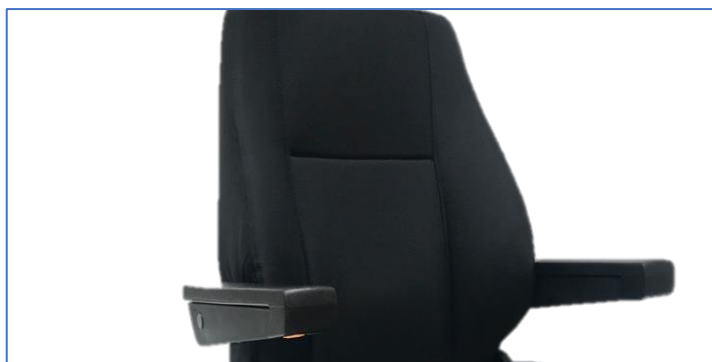

SEATS NZ FRONT CONTROL MECHANICAL SUSPENSION SEAT

DRIVERS SEAT

A safe and comfortable suspension seat for your vehicle. This mechanical suspension seat comes with a high backrest, fabric upholstery, complete with headrest and armrests included.

Features Include:

- Supports a weight range 50kg - 130kg.
- Mechanical height adjustment of 65mm.
- Horizontal adjustment of 180mm.
- High backrest.
- Backrest adjustment.
- Front controls.
- Headrest and armrests included,
- Trimmed in breathable black fabric.

Accessories:

- Lapbelt
- Swivel

SEATS NZ FRONT CONTROL MECHANICAL SUSPENSION SEAT

TECHNICAL DRAWING

Please Note: This technical drawing may not accurately depict the exact dimensions as some seat models are subject to change without notification.