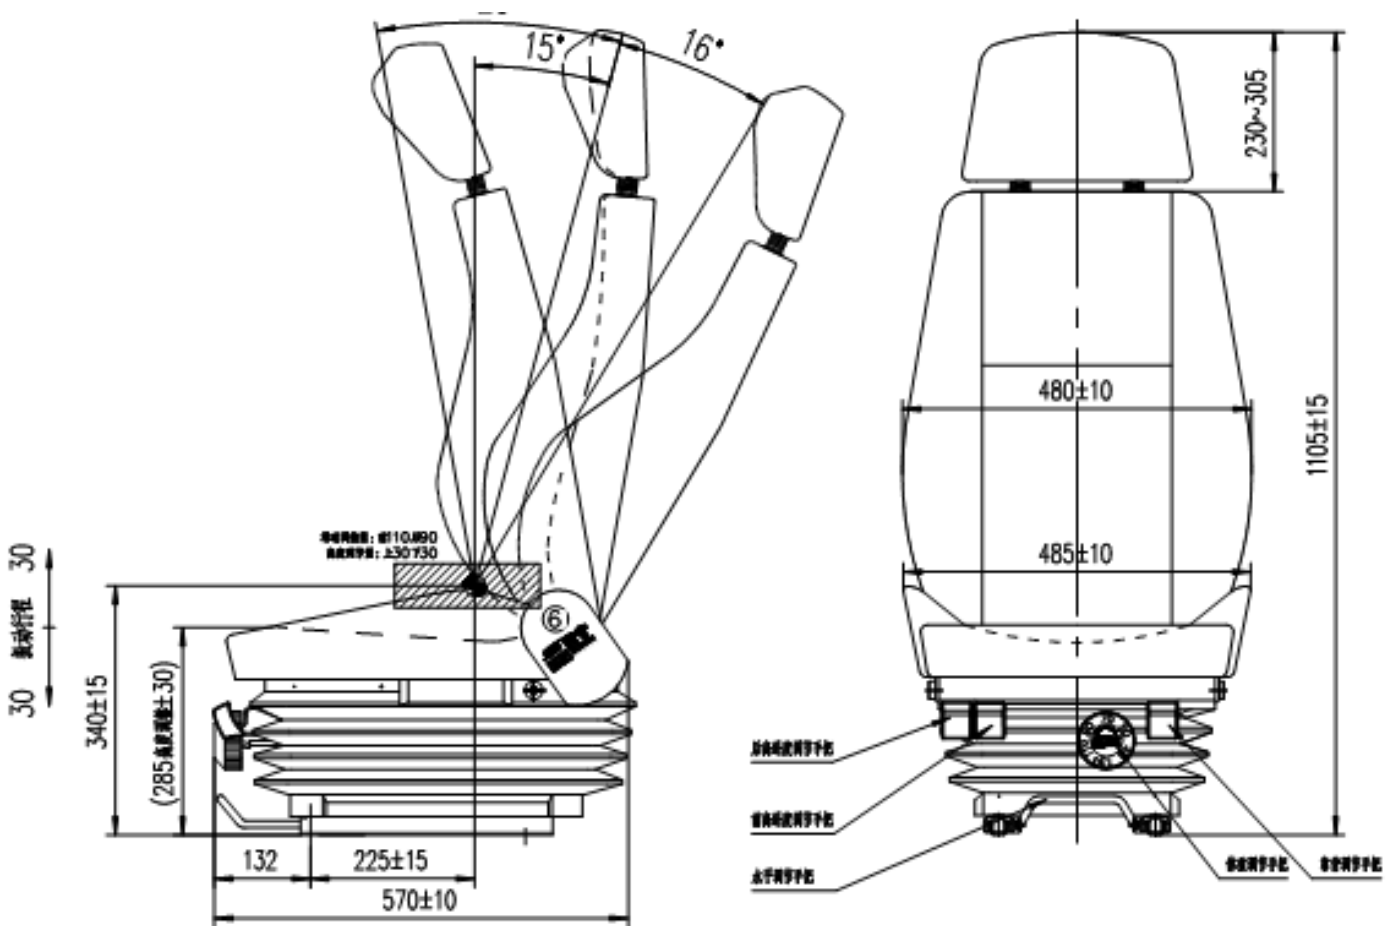

Features Include:

- Supports a weight range 50kg - 130kg.
- Mechanical height adjustment of 65mm.
- Horizontal adjustment of 180mm.
- High backrest.
- Backrest adjustment.
- Front controls.
- Headrest and armrests included,
- Trimmed in breathable black fabric.

Accessories:

- Lapbelt
- Swivel

SEATS NZ FRONT CONTROL MECHANICAL SUSPENSION SEAT

TECHNICAL DRAWING

Please Note: This technical drawing may not accurately depict the exact dimensions as some seat models are subject to change without notification.