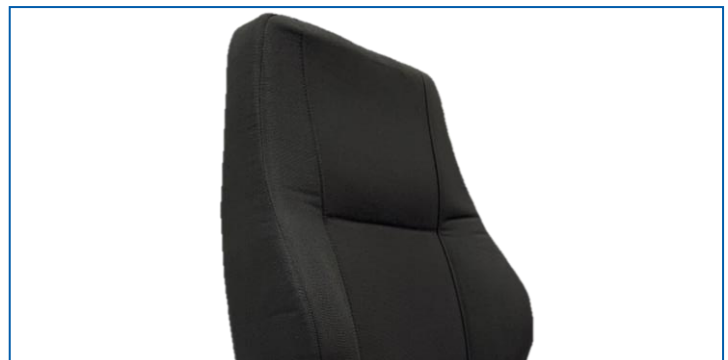

SEATS NZ FABRIC AIR SUSPENSION SEAT

DRIVERS SEAT

A safe and comfortable suspension seat for your vehicle. This self-leveling air suspension seat comes with a high backrest, twin chamber air lumbar support, fabric upholstery and many other features.

Features Include:

- Supports a weight range 50kg - 130kg.
- Mechanical height adjustment of 65mm.
- Twin chamber air lumbar support.
- Horizontal adjustment of 180mm.
- High backrest.
- Backrest adjustment.
- Lock out lever (locks suspension when off highway)
- Available with right hand controls.
- Trimmed in breathable black fabric.

Accessories:

- Headrest
- Armrests
- Lapbelt
- Swivel

SEATS NZ FABRIC AIR SUSPENSION SEAT

TECHNICAL DRAWING

Please Note: This technical drawing may not accurately depict the exact dimensions as some seat models are subject to change without notification.