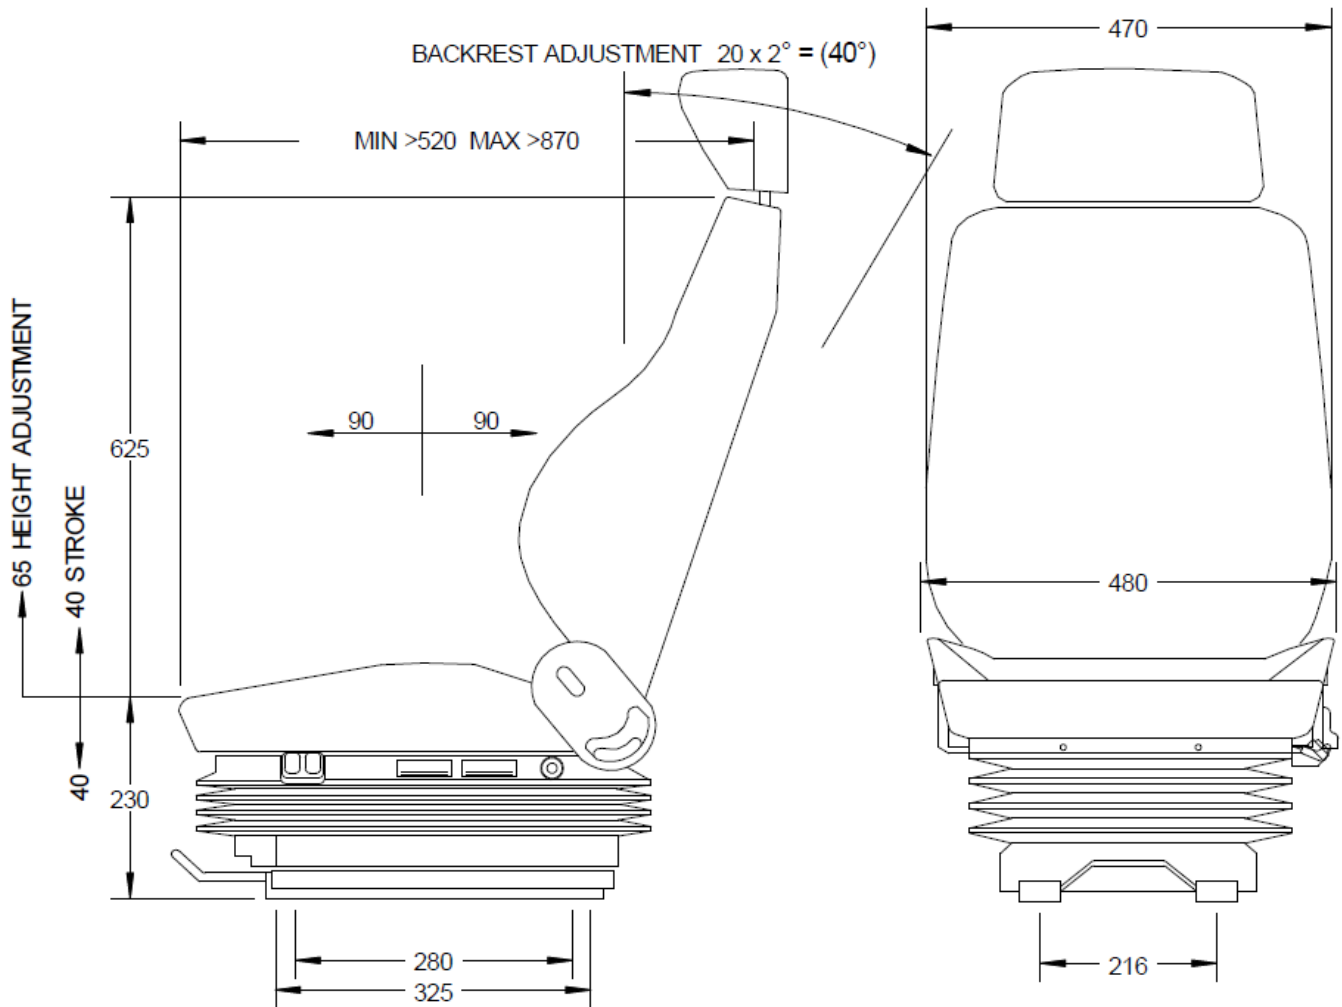

Features Include:

- Supports a weight range 50kg - 130kg.
- Mechanical height adjustment of 65mm.
- Twin chamber air lumbar support.
- Horizontal adjustment of 180mm.
- High backrest.
- Backrest adjustment.
- Lock out lever (locks suspension when off highway)
- Available with right hand controls.
- Trimmed in breathable black fabric.

Accessories:

- Headrest
- Armrests
- Lapbelt
- Swivel

SEATS NZ FABRIC AIR SUSPENSION SEAT

TECHNICAL DRAWING

Please Note: This technical drawing may not accurately depict the exact dimensions as some seat models are subject to change without notification.